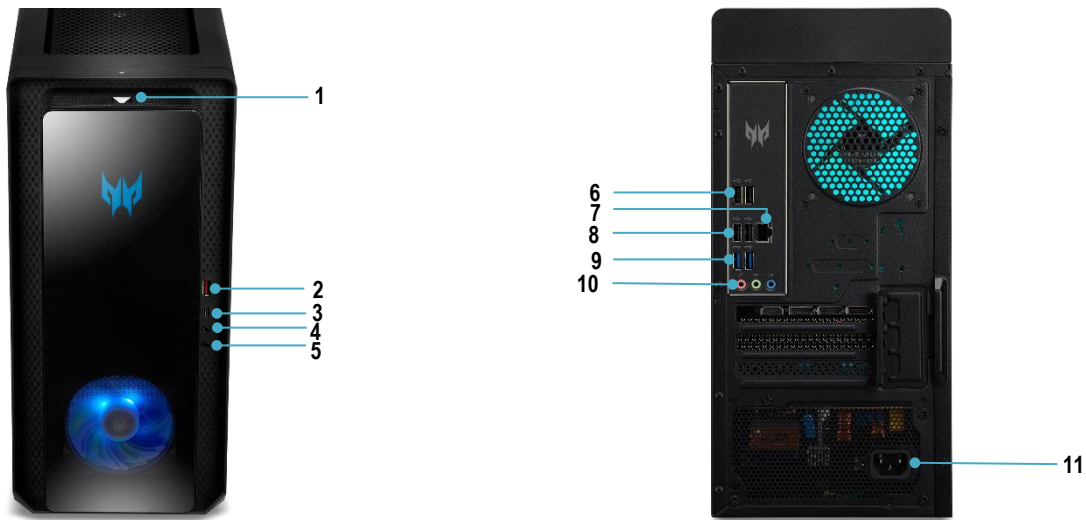

Product views	- Power button - USB 3.2 Gen 2 port - USB Type-C™ port (USB 3.2 Gen 2x2) - Headset / speaker jack	- Microphone jack - Two USB 2.0 ports - Ethernet (RJ-45) port - Two USB 2.0 ports - Two USB 3.2 Gen 1 ports	- Audio jacks - Power connector
Operating system^{1,2}	Windows 11 Home 64-bit.		
CPU and chipset¹	12th Generation Intel® Core™ i7 processor 12th Generation Intel® Core™ i5 processor Chipset: Intel® B660 Chipset		
Memory^{1,3,4}	Up to 64 GB of Dual-channel DDR4 3200 MHz		
Storage^{1,5}	Hard disk drive 1024 GB / 512 GB M.2 2280 PCIe Gen4 SSD 1024 GB / 512 GB / 256 GB M.2 2280 PCIe SSD 3 TB / 2 TB / 1 TB 3.5-inch 7200 RPM		
Graphics⁶	NVIDIA® GeForce® RTX™ 3070 with 8 GB of GDDR6 NVIDIA® GeForce® RTX™ 3060 Ti with 8 GB of GDDR6 NVIDIA® GeForce® RTX™ 3060 with 12 GB of GDDR6 NVIDIA® GeForce® GTX™ 1660 SUPER™ with 6 GB of GDDR6		
Audio	DTS:X® Ultra		
Communication	WLAN: 802.11ax/ac/a/b/g/n, Wi-Fi 6 and Bluetooth® 5 802.11ax/ac/a/b/g/n, Wi-Fi 6E and Bluetooth® 5		
Expansion slot(s)	- PCIe x16 slot(s): 1 - M.2 slot (for SSD): 2 - M.2 slot (for WLAN): 1		
Windows Desktop Apps⁷	In-House - Acer Care Center - Acer Configuration Manager - Acer Product Registration - Acer User Experience Program Framework - Power Management Setting - Quick Access - Storage Utilities	Search PredatorSense	Security Norton Security Ultra
Dimensions	175 (W) x 377 (D) x 385 (H) mm (6.89 x 14.84 x 15.16 inches)		
Power supply and adapter	Power supply 500 W PFC, auto-sensing, 80PLUS® Gold, ATX		
System compliance	RoHS		
Options and accessories	USB keyboard and mouse		
Certification	BSMI, VCCI, CCC, CE, FCC, CB,		
1.	Specifications vary depending on model.	6.	Total available graphics memory comprises dedicated video memory, system memory, and shared system memory. This figure will vary depending on system memory, installed drivers, BIOS settings and other factors.
2.	64-bit software is required to enjoy the advantages of 64-bit processing.	7.	Bundled software may vary depending on hardware configuration, OS and regional availability.
3.	A 64-bit operating system is required to enjoy the ultimate performance of 4 GB or higher memory.		
4.	Memory speed may vary, depending on the CPU, chipset or memory fitted.		
5.	1 GB is 1 billion bytes. Actual formatted capacity is less and may vary depending on preloaded materials and operating environment. Recovery Management uses a portion of the stated hard disk capacity as dedicated backup space.		

In a continuing effort to improve the quality of our products, information in this document is subject to change without notice. Images shown are only representations of some of the configurations available for this model. Availability may vary depending on region. As a phenomenon known to thin-film transistors (TFTs), liquid crystal displays (LCDs) commonly exhibit a small number of discoloration dots, as so-called "non-conforming pixels." This phenomenon is a limitation of TFT LCD technology, not a product defect, and as such is not covered by Acer's warranty.

About Acer